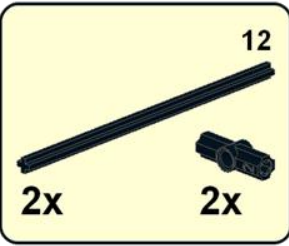

U-BARRIER

Inventory

Inventory list of LEGO parts:

- 2x Blue Pin
- 12 Black Axle
- 2x Black Pin
- 15 Grey Technic Beam (1x15)
- 2x Black Connector
- 4x Black Connector

1

4x

15

1x

2

3 
2x

4

U-BARRIER